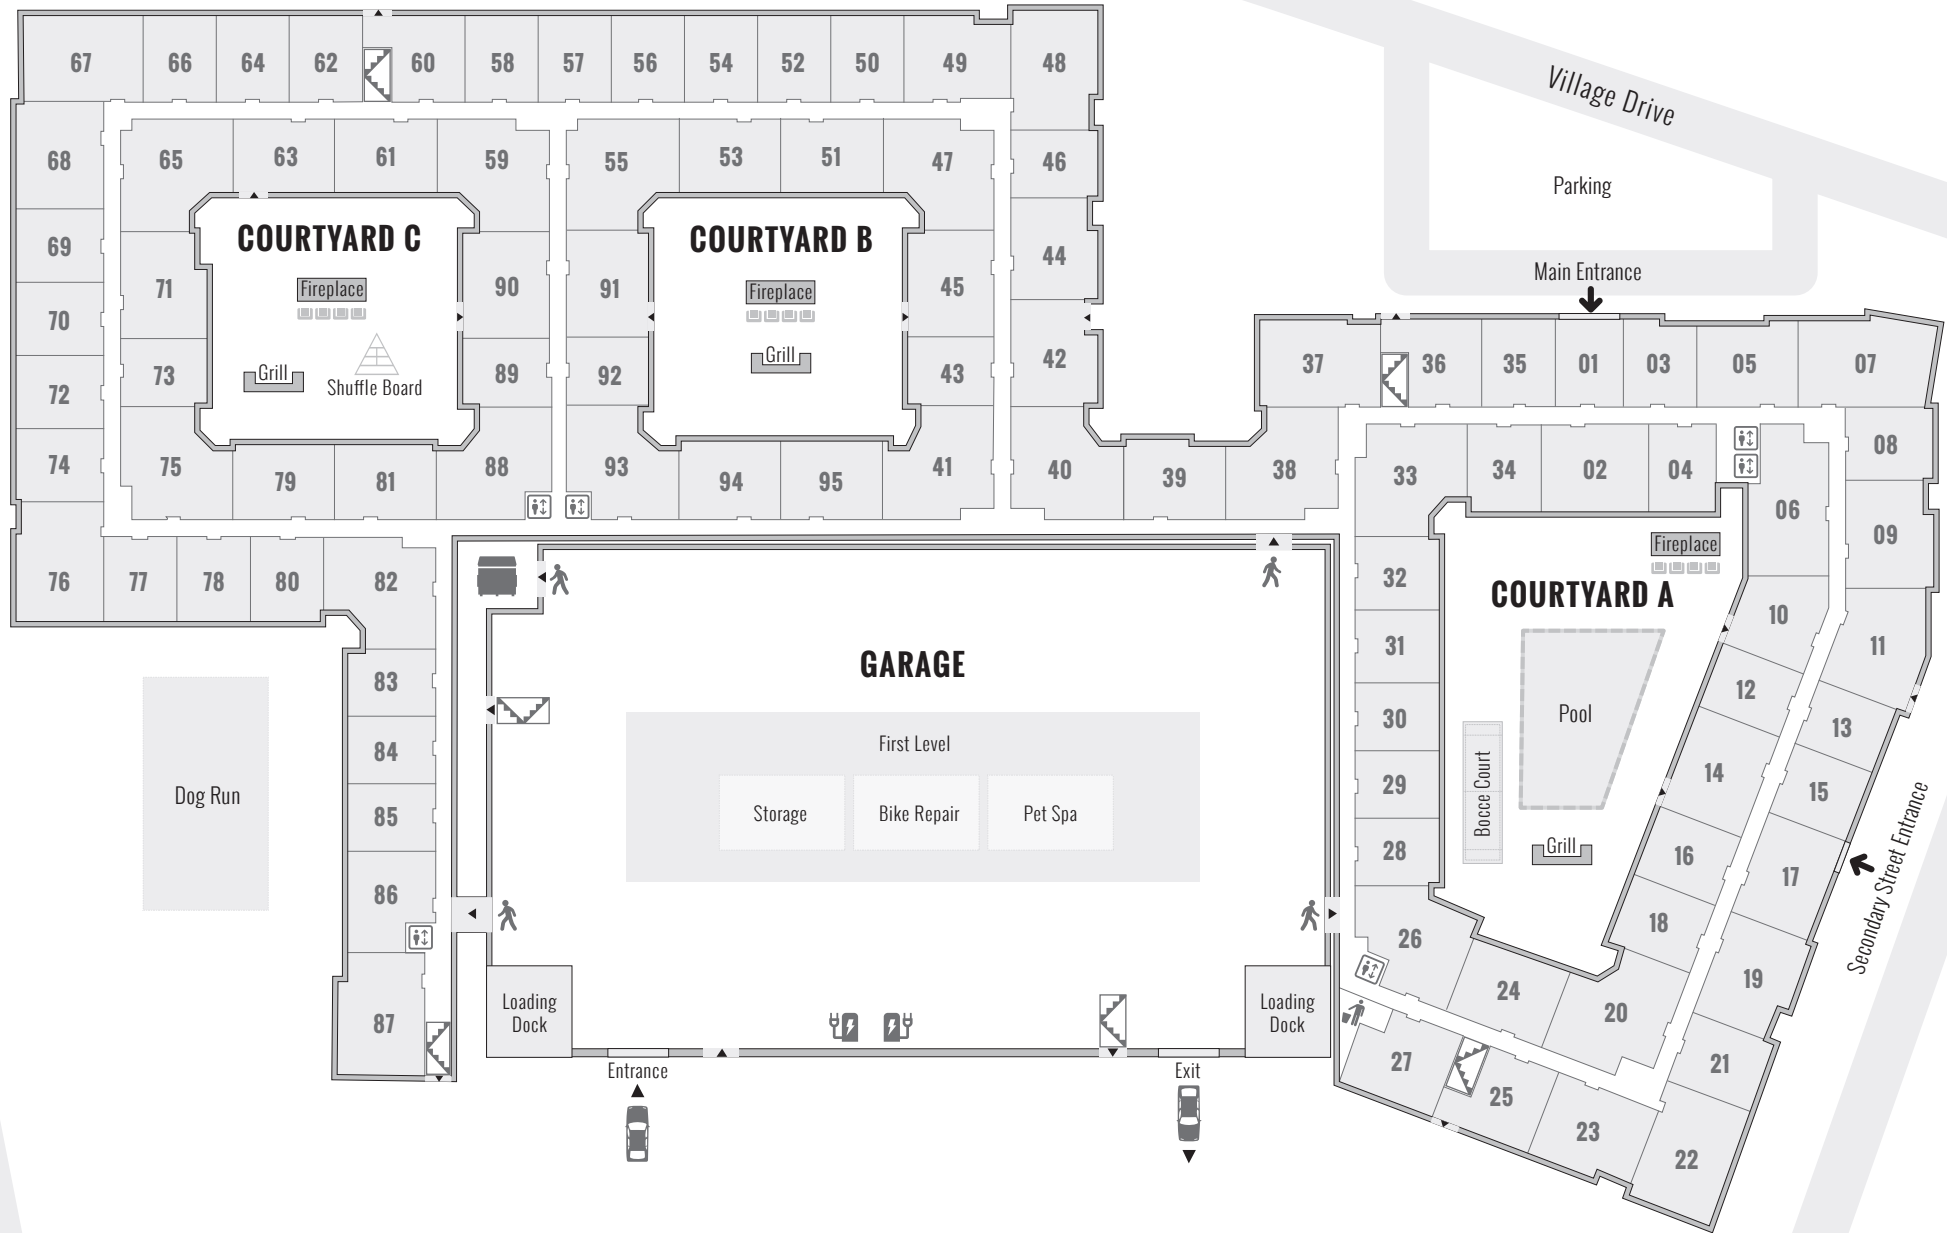

Benjamin Franklin Highway / US 422

Guthrie Road

Village Drive

Village Drive

Parking

Main Entrance

Community Entrance
 Elevator
 EV Stations
 Garage
 Seating
 Stair
 Trash
 Trash Room